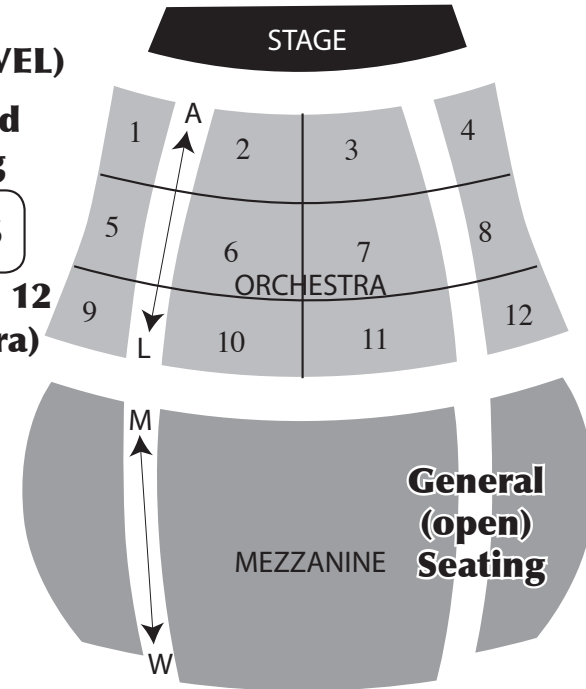

TICKET PRICE SCHEDULE

Reserved Seat Season Tickets

may be purchased in the *Orchestra* section or the *Dress Circle*

General Admission Season Tickets

may be purchased for the open seating in the *Mezzanine* and *Balcony*

A unique and interesting feature of the seating in the Performing Arts Center is the *Dress Circle*, the "arms" of which (Zones 13 and 17) slope downward rather than remaining at second floor level. In Zone 15 of the *Dress Circle*, you are at *Balcony* level; by the front rows of Zones 13 and 17, you are at stage level. You will find that all seats in this phenomenal new 1100-seat hall are excellent and amazingly close to the stage.

*SENIORS - 60 and up **STUDENTS - children and any full-time student

(FIRST LEVEL)

Reserved Seating

ZONES

1 through 12 (Orchestra)

(SECOND LEVEL)

Reserved Seating

ZONES

13 through 17 (Dress Circle)